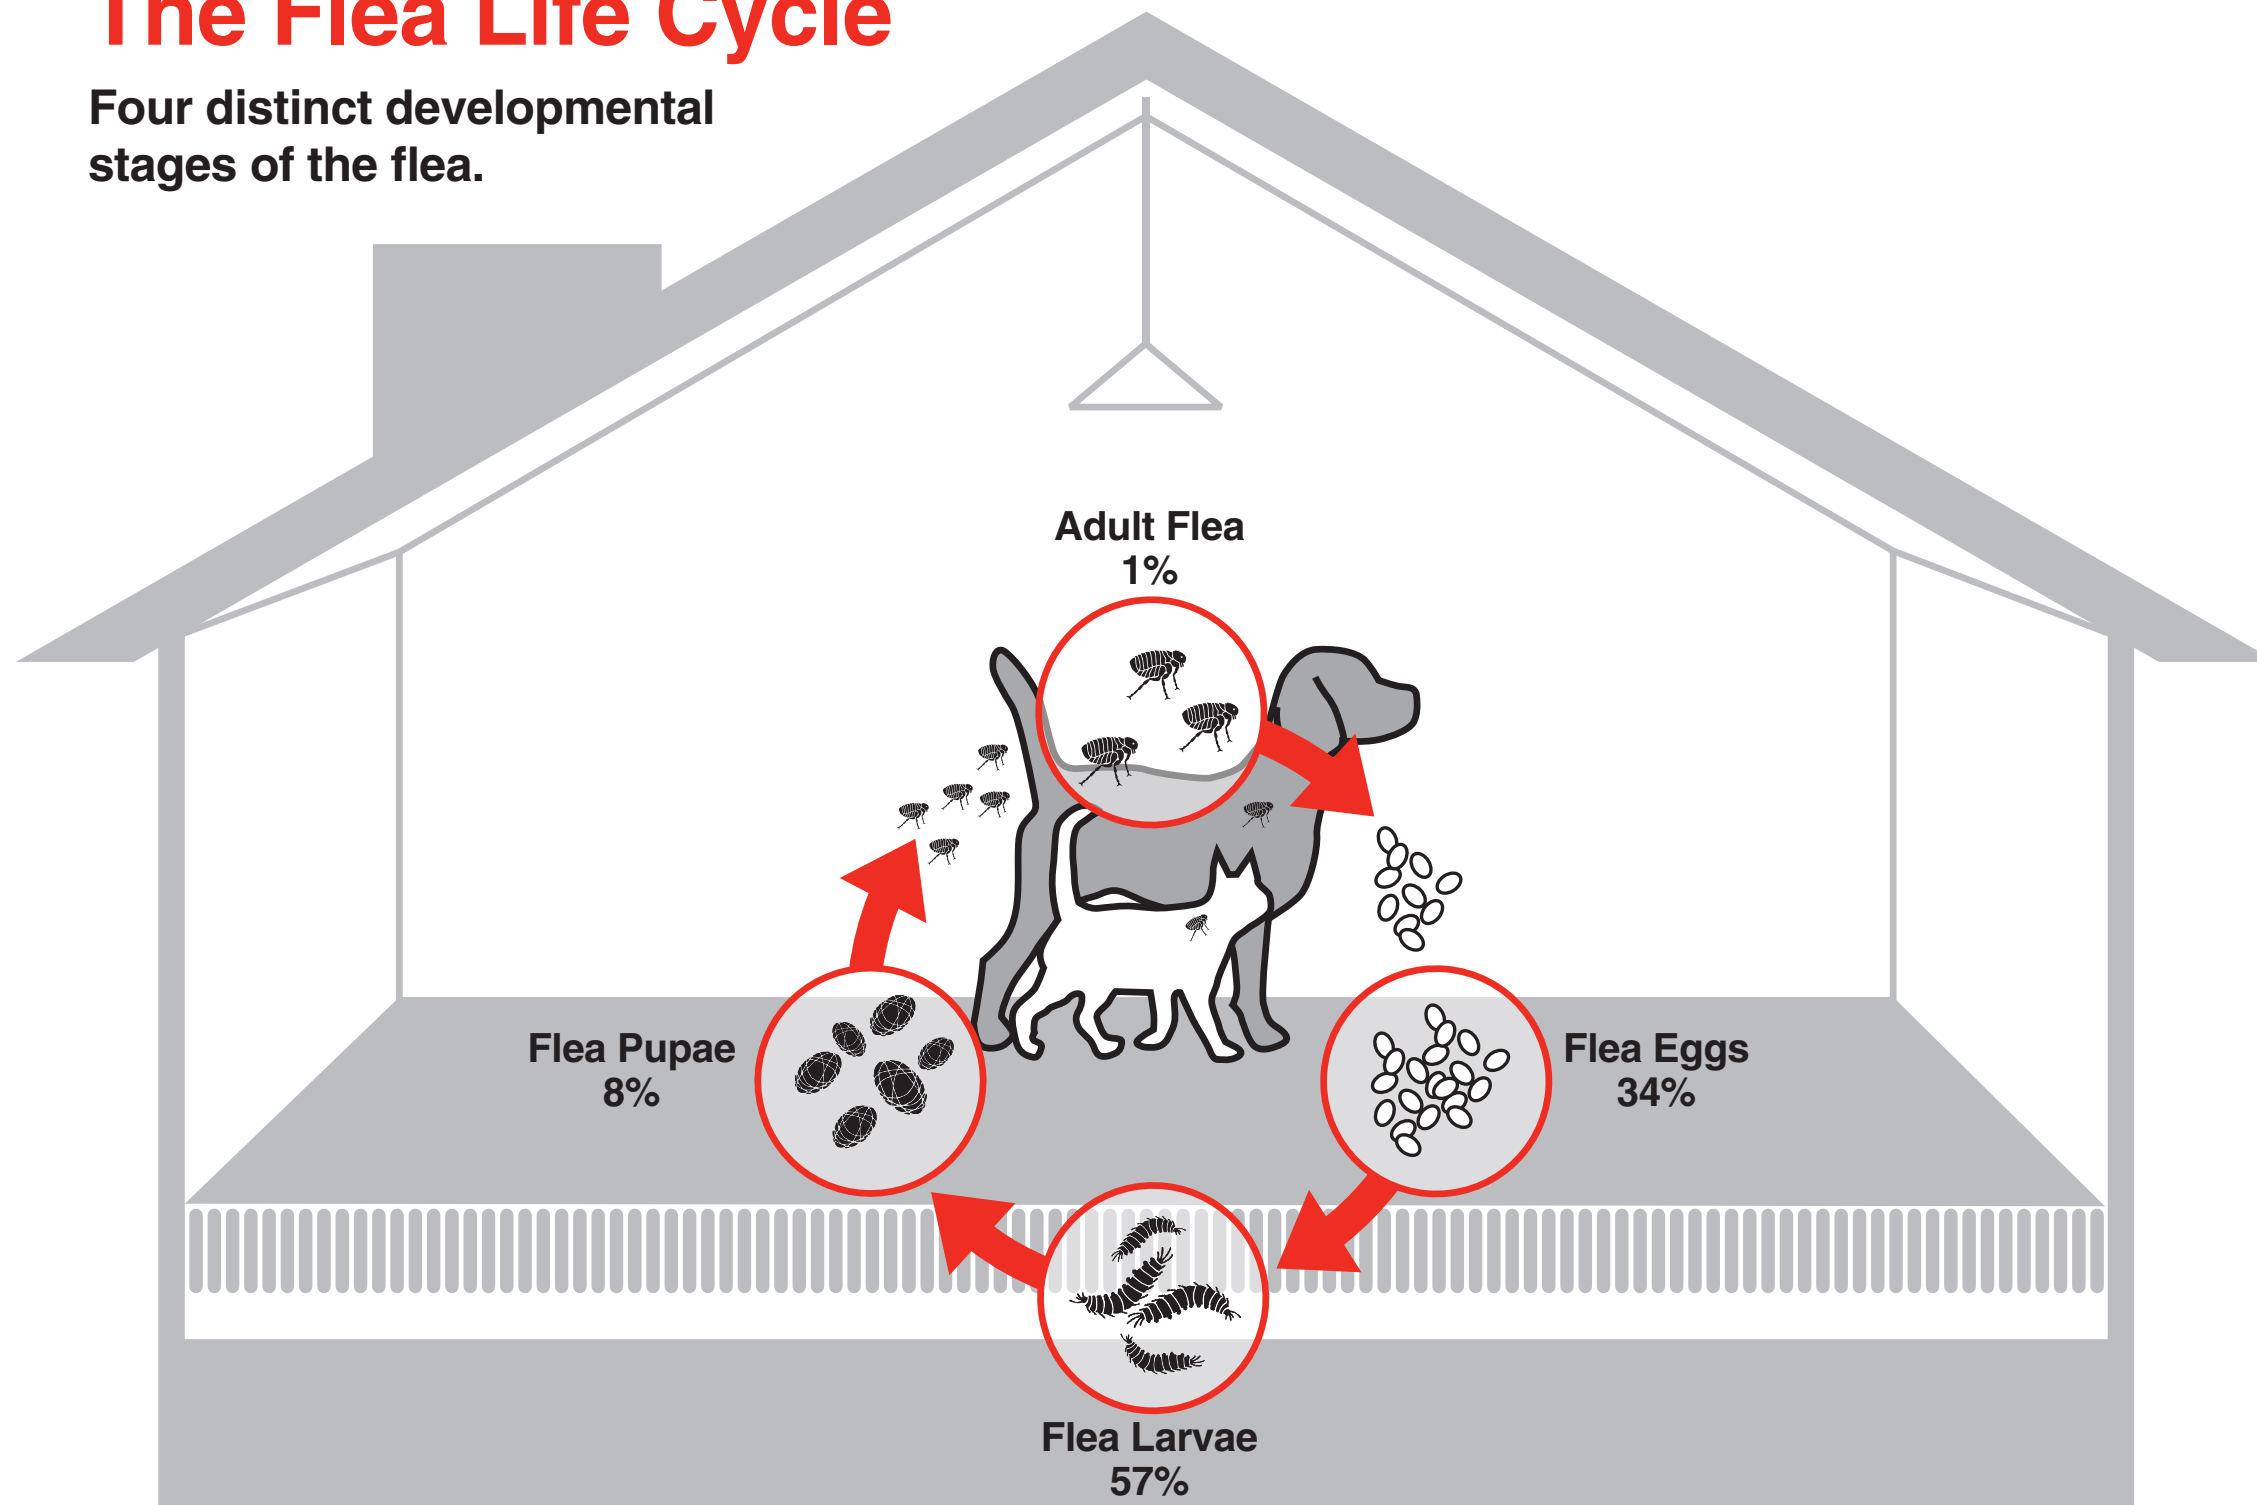

THE FLEA INFESTATION: IT'S A VICIOUS CYCLE.

The Flea Life Cycle

Four distinct developmental stages of the flea.

Treat your home

VET•KEM® Siphotrol® premise products, with Precor® (IGR), kill adult fleas and ticks, flea eggs and larvae hidden in carpets, cracks, crevices, upholstery, furniture and pet bedding.

Treat your pet

If your pet has fleas, start with VET•KEM Ovitrol® Plus Flea & Tick Spray or Ovitrol Dual Action Collars with Precor (IGR). These products kill adult fleas and ticks and flea eggs on your pet.

Prevent infestations

For effective, easy to use and low cost prevention, choose VET•KEM Ovicollar® for dogs and cats with Precor (IGR). VET•KEM Ovicollar for dogs and cats offers up to 12 months of protection.